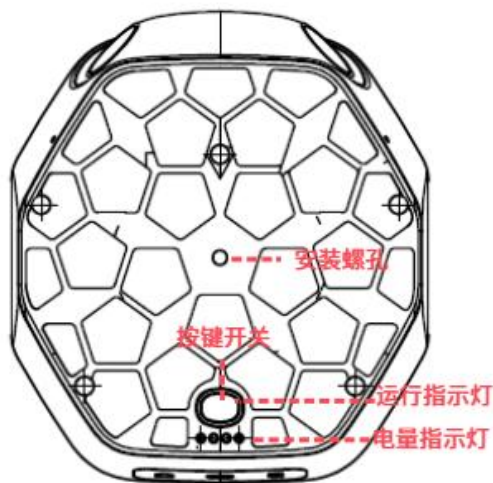

## Product Parameters:

	Product Model	AS102-HFG
Basic Parameters	Sensor Type	1/1.8" 4K Progressive Scan CMOS
	Running Memory	4GB DDR4
	Body Memory	64GB EMMC (optional 256GB)
	Minimum Illumination	0.001Lux @(F1.2, AGC ON), 0 Lux with IR
	Lens Focal Length	2.8mm fixed focus
	Number of Lenses	2
	Field of view	Horizontal field of view: 180°, Vertical field of view: 59°
Live streaming Function	Maximum Resolution	16 million
	Panorama	Dual 4K splicing 180° panoramic high-definition picture
	Live Picture	Optional SD, HD (1920*1080), UHD (2560*1440)
	Highlights	Automatic generation of goal highlights clips
	Live Mode	Full court, return to normal mode
	General Intelligence	Humanoid detection and tracking, basketball detection and tracking, goal judgment
	Shooting Techniques	Dribbling tracking follow up shooting, push close and pull far shooting
Network Function	Network Communication	Ethernet, WIFI, Bluetooth, 5G
Interface Characteristics	Network Interface	1 RJ45 100/1000M adaptive Ethernet port
	Charging Interface	USB Type-C
	Reset Button	Support long press reset function

### Exterior Interface:

Front

Back

Bottom

Region	Name	Definition
Front Face	MIC1&MIC2	Microphone, 2-Way
	CAM1&CAM2	Camera, 2-way
Back Shell	Nano sim	Sim card slot
	Reset	Hardware reset
	Type-C	Charging port, support fast charging
	RJ45	Wired network port
Bottom	Push button switch	Long press for 5 seconds to turn on/off; short press to check battery level
	Running Indicator	Device startup: white light is always on; device started: flashing green light
	Power indicator	4 green lights, device power indicator, each one represents 25% battery power
	Mounting screw holes	1/4" screw holes, suitable for 1/4" screw mounting bracket fixed