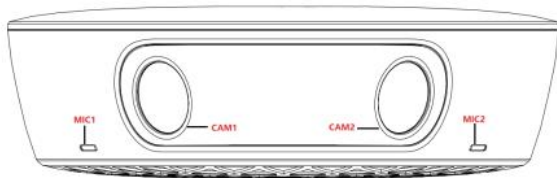

#### Product Dimension:

---

## Product Parameters:

	Product Model	AS102-HFG
Basic Parameters	Sensor Type	1/1.8" 4K Progressive Scan CMOS
	Running Memory	4GB DDR4
	Body Memory	64GB EMMC (optional 256GB)
	Minimum Illumination	0.001Lux @(F1.2, AGC ON), 0 Lux with IR
	Lens Focal Length	2.8mm fixed focus
	Number of Lenses	2
	Field of view	Horizontal field of view: 180°, Vertical field of view: 59°
Live streaming Function	Maximum Resolution	16 million
	Panorama	Dual 4K splicing 180° panoramic high-definition picture
	Live Picture	Optional SD, HD (1920*1080), UHD (2560*1440)
	Highlights	Automatic generation of goal highlights clips
	Live Mode	Full court, return to normal mode
	General Intelligence	Humanoid detection and tracking, basketball detection and tracking, goal judgment
	Shooting Techniques	Dribbling tracking follow up shooting, push close and pull far shooting
Network Function	Network Communication	Ethernet, WIFI, Bluetooth, 5G
Interface Characteristics	Network Interface	1 RJ45 100/1000M adaptive Ethernet port
	Charging Interface	USB Type-C
	Reset Button	Support long press reset function

### Exterior Interface:

Front

Back

Bottom

Region	Name	Definition
Front Face	MIC1&MIC2	Microphone, 2-Way
	CAM1&CAM2	Camera, 2-way
Back Shell	Nano sim	Sim card slot
	Reset	Hardware reset
	Type-C	Charging port, support fast charging
	RJ45	Wired network port
Bottom	Push button switch	Long press for 5 seconds to turn on/off; short press to check battery level
	Running Indicator	Device startup: white light is always on; device started: flashing green light
	Power indicator	4 green lights, device power indicator, each one represents 25% battery power
	Mounting screw holes	1/4" screw holes, suitable for 1/4" screw mounting bracket fixed